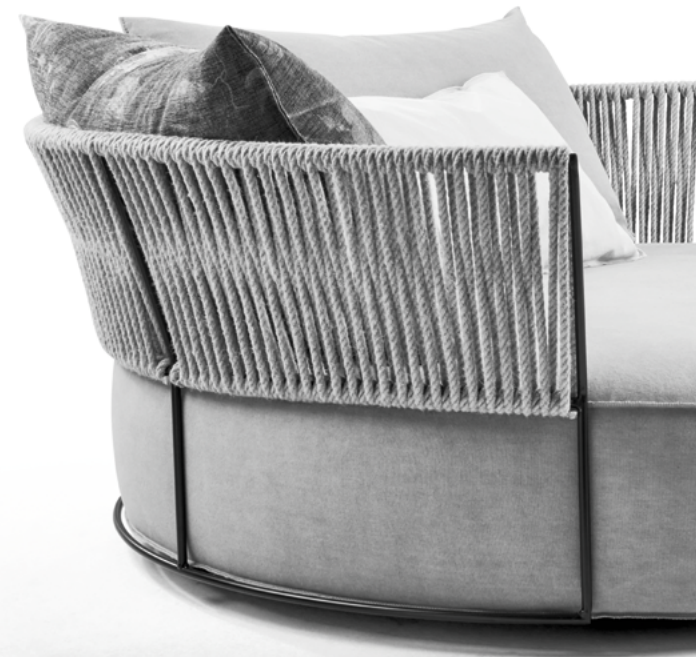

OD ISOLA ISLAND IN THE SUN

© 2019 KURT BEIER & KATI QUINGER

EXTRAVAGANT LIVING ELEMENTS FOR OUTDOOR USE WITH AN EXOTIC TOUCH. A RETREAT FOR DREAMING AND RELAXING, CHARACTERISED BY OPULENT, ROUND UPHOLSTERED SEATS AND A FINE STEEL BACK, FRAMED BY A WICKERWORK OF STRONG ROPES. ON REQUEST AVAILABLE WITH PARASOL. THE 360° SWIVEL FUNCTION IS OPTIONAL. CHOICE OF OUTDOOR COVERS AND SEAM TYPES. UNIQUE PIECE PRODUCTION.