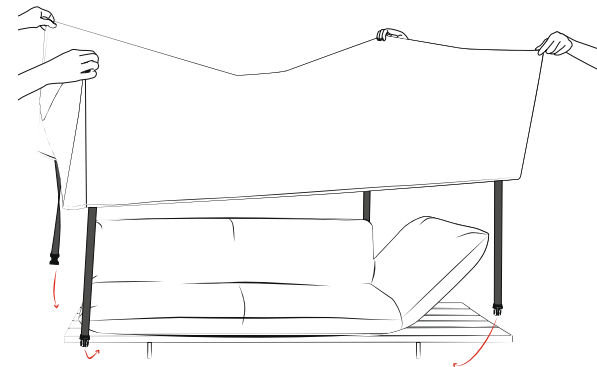

BULLFROG PROTECTIVE COVERS

TO ASSURE THAT YOU WILL ENJOY YOUR OUTDOOR FURNITURE FOR A LONG TIME BULLFROG RECOMMENDS USING THE SPECIFIC PROTECTIVE COVER THAT IS OFFERED FOR EACH OUTDOOR MODEL FOR SHORT-TERM PROTECTION AGAINST DIRT AND MOISTURE. THE PROTECTIVE COVERS ARE MADE OF WATERPROOF FABRIC AND ARE ATTACHED WITH BUCKLES TO MAKE THEM WINDPROOF.