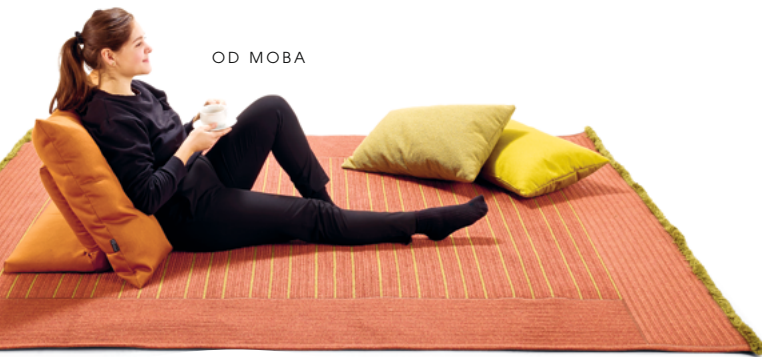

OD CARPETS

OD MOBA