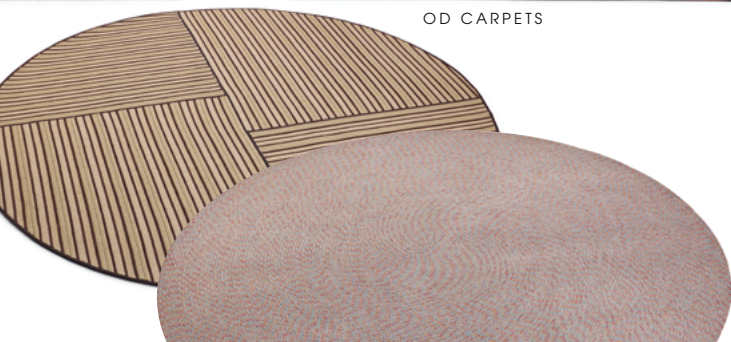

OD MOBA

OD CARPETS

OD BASKETS

OD DOTS

BULLFROG OUTDOOR INNER COVERS

AN ADDITIONAL PROTECTION AGAINST MOISTURE IS PROVIDED BY A WATERPROOF AND BREATHABLE SOFTSHELL FABRIC. THIS INNER COVER IS AN ADDITIONAL LAYER BETWEEN COVER AND UPHOLSTERY. THE INNER COVER CAN BE SELECTED FOR THE RESPECTIVE MODEL.