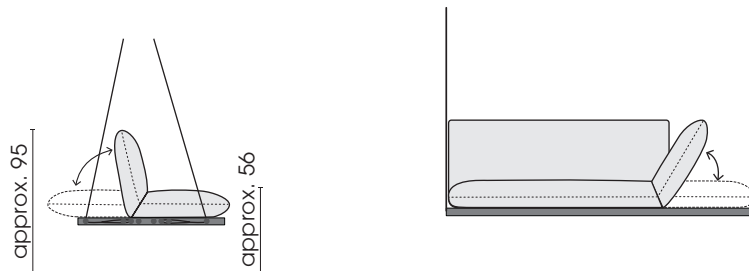

Delivery scope for Ceiling attachment:

- Fixing material for rocking joints (**concrete or wood**) (depending on order)
- Plastic coated wire rope: 4 pieces
- Rocking joints incl. carabines: 2 pieces
- 1 x Drilling template

Seat height at 238 cm (ceiling height/FROGswing): approx. 56 cm (center suspension point)
3 adjustment possibilities in 5 cm steps (possible seat heights with standard rope is approx. 51 cm / 56 cm / 61 cm)
 The standard rope is suitable for a ceiling height of 233 cm - 243 cm.