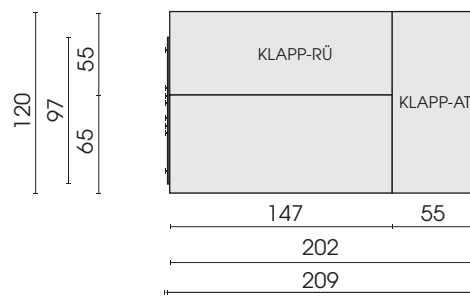

Seat height at 238 cm (ceiling height/FROGswing): approx. 56 cm (center suspension point)
3 adjustment possibilities in 5 cm steps (possible seat heights with standard rope is approx. 51 cm / 56 cm / 61 cm)
 The standard rope is suitable for a ceiling height of 233 cm - 243 cm.

Side view (Suspension P2)

Front view type 257 (Suspension P2)

Types with solid seat (Dimensions folded down)

Sofa 2,5-seat
armrest left
258

Sofa 2,5-seat
armrest right
257

Rocking frame OD2216 FROGswing (see price list OD2216 FROGswing)