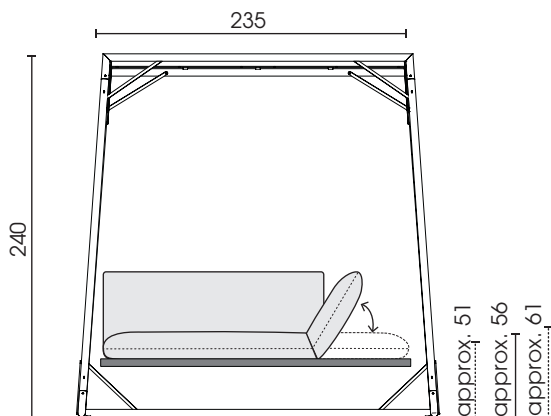

Seat height at 238 cm (ceiling height/FROGswing): approx. 56 cm (center suspension point)
3 adjustment possibilities in 5 cm steps (possible seat heights with standard rope is approx. 51 cm / 56 cm / 61 cm)
 The standard rope is suitable for a ceiling height of 233 cm - 243 cm.

Side view (Suspension P2)

Front view type 257 (Suspension P2)

Types with solid seat (Dimensions folded down)

Sofa 2,5-seat
armrest left
258

Sofa 2,5-seat
armrest right
257

Rocking frame OD2216 FROGswing (see price list OD2216 FROGswing)