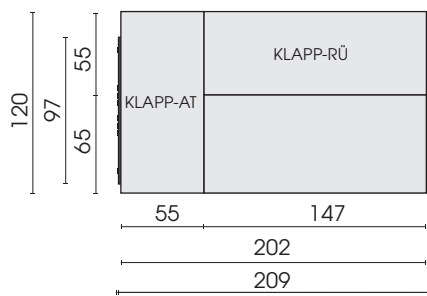

Seat height at 238 cm (ceiling height/FROGswing): approx. 56 cm (center suspension point)
3 adjustment possibilities in 5 cm steps (possible seat heights with standard rope is approx. 51 cm / 56 cm / 61 cm)
 The standard rope is suitable for a ceiling height of 233 cm - 243 cm.

Side view (Suspension P2)

Front view type 257 (Suspension P2)

Types with solid seat (Dimensions folded down)

Sofa 2,5-seat
armrest left
258

Sofa 2,5-seat
armrest right
257

Rocking frame OD2216 FROGswing (see price list OD2216 FROGswing)