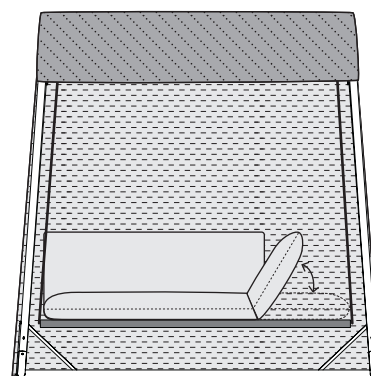

Seat height at 238 cm (ceiling height/FROGswing): approx. 56 cm (center suspension point)
3 adjustment possibilities in 5 cm steps (possible seat heights with standard rope is approx. 51 cm / 56 cm / 61 cm)
 The standard rope is suitable for a ceiling height of 233 cm - 243 cm.

Side view (Suspension P2)

Front view type 257 (Suspension P2)

Types with solid seat (Dimensions folded down)

Sofa 2,5-seat
armrest left
258

Sofa 2,5-seat
armrest right
257

Rocking frame OD2216 FROGswing (see price list OD2216 FROGswing)

Front side, rocking frame

Front view, rocking frame, open at the front
with sun canopy and weather protection

Protective cover (waterproof):

Protective cover for type 257/258: **SH257**

Each piece of furniture is handmade and unique. Deviations to the listed measurements may be caused by:
1. different upholstery materials (fabric, leather), 2. processing of ticking mats, 3. the pressure to combine individual parts, etc.
The seat comfort of a sofa type with larger seat depth usually differs from one with lower depth.